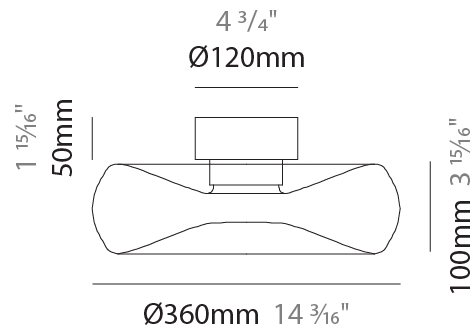

PROJECT	_____
TYPE	_____
SPECIFIER	_____
QUANTITY	_____
DATE	_____

FOLD SURFACE

D142001-

base number   Color   Finish   Finish
Temperature   Options   Options

1. To build a product code in our configurator select the specify button on the base model # product page
2. To build a manual product code on this datasheet choose from the options listed below in blue font and add the suffix to the base model #

GENERAL

Series: Fold
Brand: Cangini & Tucci
Division: Design
Mounting Type: Surface
Mounting Location: Ceiling
Subcategory: Ambient

PHYSICAL

Shape: Abstract
Diameter (mm): 360
Diameter (in): 14 ³/₁₆
Height (mm): 150
Height (in): 5 ⁷/₈
Light Distribution: Omnidirectional
Weight (kg): 1.735
Weight (lbs): 3.83
Fixture Finish: [AMB / GRN / PNK / RUB / SKB / SMK / TOB / TRA](#)
Holder Finish: CHR / BLK
Fixture Material: Glass / Metal
Cable Details: 1500mm Transparent Cable
Upon Request: Black Fabric Cable

ELECTRICAL

Lamp Type: LED
Input Wattage (W): 14
Total Output Wattage (W): 11.7
Dimming: Phase Dimming (120Vac Only)
Driver Included: Yes
Driver Location: Integrated
Driver Type: Constant Current - 120 / 277Vac
Driver Class: Class 2
Input Voltage (V): 120 - 277
Constant Current (MA): 350
Upon Request: 0-10Vdc dimming / Non-dimming 120-277Vac

LED

Color Temperature (°K): [2700 / 3000](#)
Nominal Lumen (lm): 2370
CRI: >95 CRI

OPTICAL

RATINGS AND CERTIFICATIONS

Certified By: Certified for North American Standards
IP rating: IP20