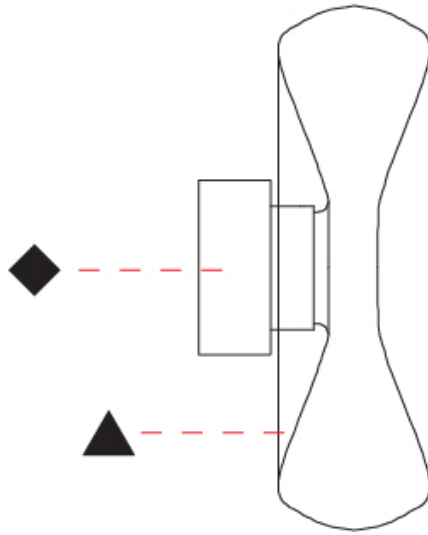

FOLD SURFACE

D143003-

PROJECT
TYPE
SPECIFIER
QUANTITY
DATE