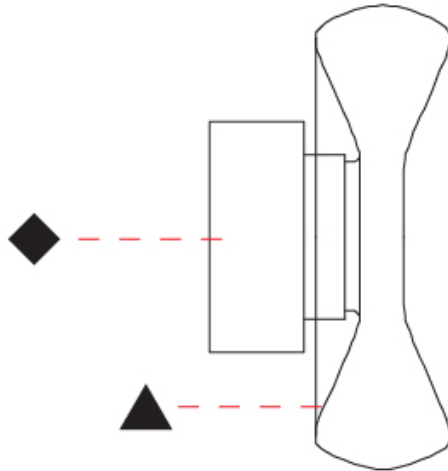

FOLD SURFACE

D143002-

PROJECT	_____
TYPE	_____
SPECIFIER	_____
QUANTITY	_____
DATE	_____

D