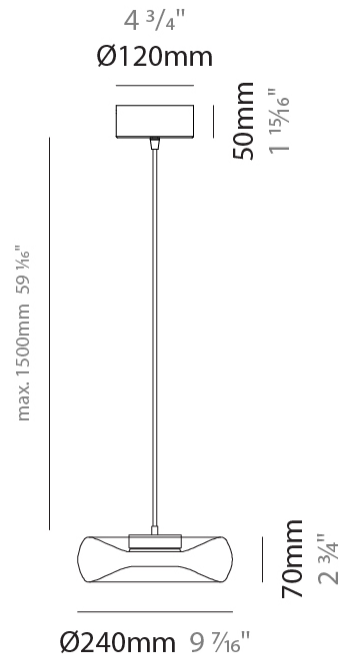

D141024-

base number	Color Temperature	Finish Options	Finish Options

1. To build a product code in our configurator select the specify button on the base model # product page
2. To build a manual product code on this datasheet choose from the options listed below in blue font and add the suffix to the base model #

GENERAL

Series: Fold
Subseries: Fold Monopoint
Brand: Cangini & Tucci
Division: Design
Mounting Type: Suspension
Mounting Location: Ceiling
Subcategory: Ambient

PHYSICAL

Shape: Abstract
Diameter (mm): 240
Diameter (in): 9 7/16
Height (mm): 70
Height (in): 2 3/4
Max. Overall Height (mm): 1570
Max. Overall Height (in): 61 13/16
Light Distribution: Omnidirectional
Weight (kg): 1.235
Weight (lbs): 2.72
Fixture Finish: AMB / GRN / PNK / RUB / SKB / SMK / TOB / TRA
Holder Finish: CHR / BLK
Fixture Material: Glass / Metal
Cable Details: 1500mm Transparent Cable
Upon Request: Black Fabric Cable

ELECTRICAL

Lamp Type: LED
Input Wattage (W): 17.4
Dimming: Phase Dimming (120Vac Only)
Driver Included: Yes
Driver Location: Integrated
Driver Type: Constant Current - 120Vac
Driver Class: Class 2
Input Voltage (V): 120 - 277
Constant Current (MA): 500
Upon Request: 0-10Vdc dimming / Non-dimming 120-277Vac

LED

Color Temperature (°K): 2700 / 3000
Nominal Lumen (lm): 2370
CRI: >95 CRI

OPTICAL

RATINGS AND CERTIFICATIONS

Certified By: Certified for North American Standards
IP rating: IP20